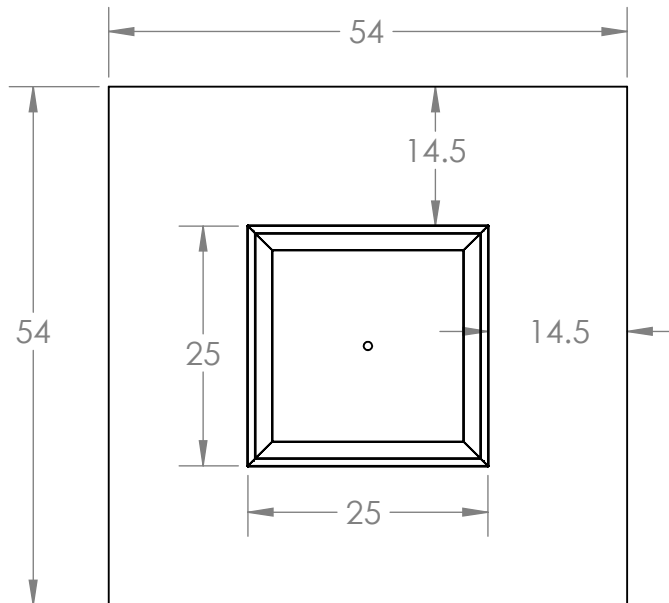

Door for propane tank or gas shut off

Control knob

The Montecito fire pit table is proportionally perfect at only 17 inches high this low table top is pleasing to the eye and ideal for putting your feet up while watching the sun set.

UNLESS OTHERWISE SPECIFIED:		PROPRIETARY AND CONFIDENTIAL		COOKE Furniture	
DIMENSIONS ARE IN INCHES TOLERANCES: FRACTIONAL ± ANGULAR: MACH ± .5 BEND ± TWO PLACE DECIMAL ± .02 THREE PLACE DECIMAL ± .005		THE INFORMATION CONTAINED IN THIS DRAWING IS THE SOLE PROPERTY OF DCI LLC. ANY REPRODUCTION IN PART OR AS A WHOLE WITHOUT THE WRITTEN PERMISSION OF DCI LLC IS PROHIBITED.		TITLE: Montecito Spec Sheet CookeFurniture.com 951-805-0314	
INTERPRET GEOMETRIC TOLERANCING PER: ANSI		COMMENTS:		SIZE DWG. NO. REV	
MATERIAL SS 304/STONE				A MT-54x54x17 A	
FINISH				SCALE: 1:16 WEIGHT: SHEET 1 OF 1	
DO NOT SCALE DRAWING					