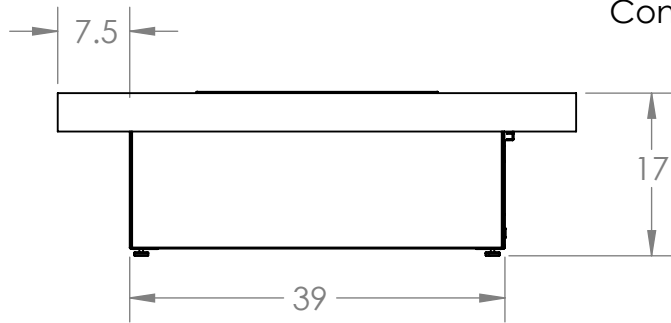

Door for propane tank or gas shut off

Control knob

The Montecito fire pit table is proportionally perfect at only 17 inches high this low table top is pleasing to the eye and ideal for putting your feet up while watching the sun set.

UNLESS OTHERWISE SPECIFIED:		PROPRIETARY AND CONFIDENTIAL		COOKE Furniture	
DIMENSIONS ARE IN INCHES TOLERANCES: FRACTIONAL ± ANGULAR: MACH ± .5 BEND ± TWO PLACE DECIMAL ± .02 THREE PLACE DECIMAL ± .005		THE INFORMATION CONTAINED IN THIS DRAWING IS THE SOLE PROPERTY OF DCI LLC. ANY REPRODUCTION IN PART OR AS A WHOLE WITHOUT THE WRITTEN PERMISSION OF DCI LLC IS PROHIBITED.		TITLE: Montecito Spec Sheet CookeFurniture.com 951-805-0314	
INTERPRET GEOMETRIC TOLERANCING PER: ANSI		COMMENTS:		SIZE DWG. NO. REV	
MATERIAL SS 304/STONE				A MT-54x54x17 A	
FINISH				SCALE: 1:16 WEIGHT: SHEET 1 OF 1	
DO NOT SCALE DRAWING					