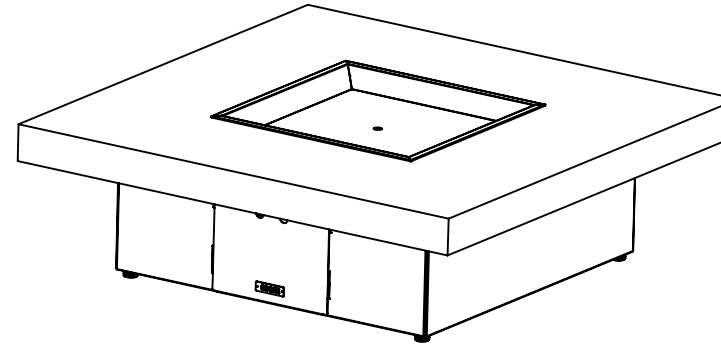

Door for propane tank or gas shut off

Control knob

The Montecito fire pit table is proportionally perfect at only 17 inches high this low table top is pleasing to the eye and ideal for putting your feet up while watching the sun set.

UNLESS OTHERWISE SPECIFIED:		PROPRIETARY AND CONFIDENTIAL		COOKE Furniture	
DIMENSIONS ARE IN INCHES TOLERANCES: FRACTIONAL ± ANGULAR: MACH ± .5 BEND ± TWO PLACE DECIMAL ± .02 THREE PLACE DECIMAL ± .005		THE INFORMATION CONTAINED IN THIS DRAWING IS THE SOLE PROPERTY OF DCI LLC. ANY REPRODUCTION IN PART OR AS A WHOLE WITHOUT THE WRITTEN PERMISSION OF DCI LLC IS PROHIBITED.		TITLE: Montecito Spec Sheet CookeFurniture.com 951-805-0314	
INTERPRET GEOMETRIC TOLERANCING PER: ANSI		COMMENTS:		SIZE DWG. NO. REV	
MATERIAL SS 304/STONE				A MT-54x54x17 A	
FINISH				SCALE: 1:16 WEIGHT: SHEET 1 OF 1	
DO NOT SCALE DRAWING					