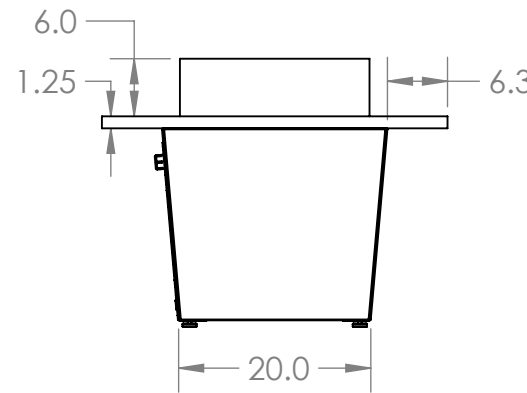

The Newport fire pit table is perfect for casual dining at 22 inches high, great for restaurants and social settings plus it can hide a standard propane tank in the base.

- Top Material
Granite Tier 1,2,3, Stainless steel or Custom selection
- Base Options
Copper plating with option of forced patina
Brushed or polished 304 stainless steel
Powder coating in several standard colors or custom colors are available
- Fire pit media
Broken Glass, Lava rock
Custom options include Ceramic stones, logs , etc.
- Fuel 60,000 BTU
Propane or Natural gas
- Optional forced air heat requires a 120 v 15 amp switched power
- Optional electronic Ignition requires 120v switched power
- Optional LED Lighting requires 120v switched power or Battery pack

UNLESS OTHERWISE SPECIFIED:

DIMENSIONS ARE IN INCHES
TOLERANCES:
FRACTIONAL $\pm 1/32$
ANGULAR: MACH $\pm .5^\circ$ BEND $\pm 1^\circ$
TWO PLACE DECIMAL $\pm .05$
THREE PLACE DECIMAL $\pm .010$

INTERPRET GEOMETRIC TOLERANCING PER: ANSI

COMMENTS:

COOKE

CONTEMPORARY FURNITURE

info@cookefurniture.com 888-303-2453

TITLE:

Newport Fire Pit Table
36x48x22

SIZE	DWG. NO.	REV
A	NPLL-ASM-36x48x22	A

SCALE: 1:24 WEIGHT: SHEET 1 OF 1