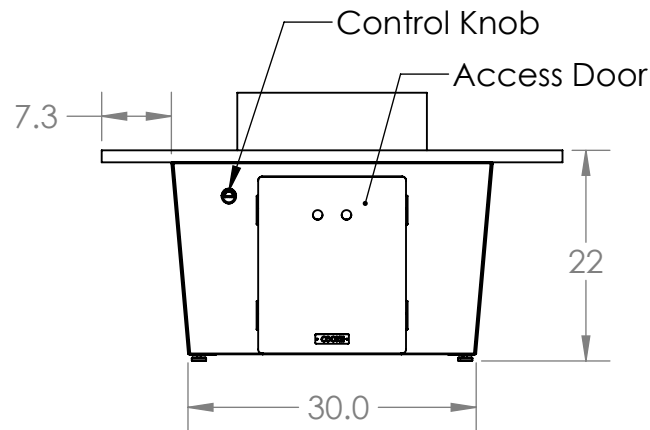

The Newport fire pit table is perfect for casual dining at 22 inches high, great for restaurants and social settings plus it can hide a standard propane tank in the base.

- Top Material
Granite Tier 1,2,3, Stainless steel or Custom selection
- Base Options
Copper plating with option of forced patina
Brushed or polished 304 stainless steel
Powder coating in several standard colors or custom colors are available
- Fire pit media
Broken Glass, Lava rock
Custom options include Ceramic stones, logs , etc.
- Fuel 60,000 BTU
Propane or Natural gas
- Optional forced air heat requires a 120 v 15 amp switched power
- Optional electronic Ignition requires 120v switched power
- Optional LED Lighting requires 120v switched power or Battery pack

UNLESS OTHERWISE SPECIFIED:

DIMENSIONS ARE IN INCHES
TOLERANCES:
FRACTIONAL $\pm 1/32$
ANGULAR: MACH $\pm .5^\circ$ BEND $\pm 1^\circ$
TWO PLACE DECIMAL $\pm .05$
THREE PLACE DECIMAL $\pm .010$

INTERPRET GEOMETRIC TOLERANCING PER: ANSI