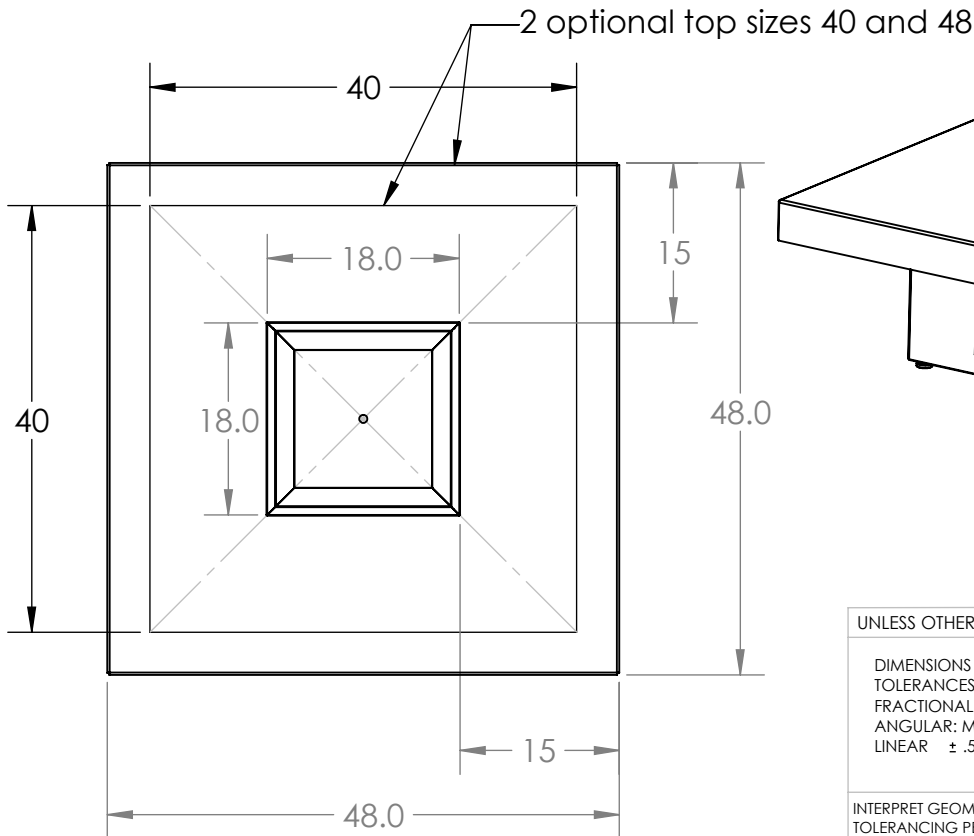

The Santa Barbara fire pit table has a bold style but is only 17 inches high this low table top is pleasing to the eye and ideal for putting your feet up while watching the sun set.

- Top Material  
3/16 Aluminum plate or Granite Tier 1,2,3 or personal slab selection

- Fuel  
Propane or Natural gas  
LP includes 1 special low profile tank

- Full Electronic Ignition available requires 120v switched power

UNLESS OTHERWISE SPECIFIED:

DIMENSIONS ARE IN INCHES  
TOLERANCES:  
FRACTIONAL  $\pm 1/2$   
ANGULAR: MACH  $\pm 1$   
LINEAR  $\pm .5$

SIZE <b>A</b>	DWG. NO. Santa Barbara 48x48x17	REV <b>A</b>
------------------	------------------------------------	-----------------

SCALE: 1:16 WEIGHT: 100 lbs SHEET 1 OF 1