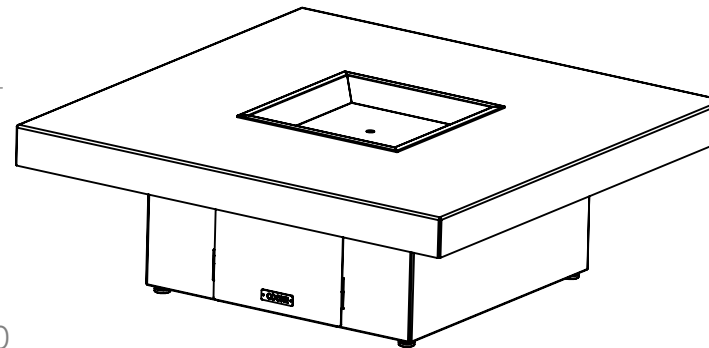

UNLESS OTHERWISE SPECIFIED:

DIMENSIONS ARE IN INCHES
TOLERANCES:
FRACTIONAL $\pm 1/2$
ANGULAR: MACH ± 1
LINEAR $\pm .5$

PROPRIETARY AND CONFIDENTIAL

THE INFORMATION CONTAINED IN THIS DRAWING IS THE SOLE PROPERTY OF DCI LLC. ANY REPRODUCTION IN PART OR AS A WHOLE WITHOUT THE WRITTEN PERMISSION OF DCI LLC IS PROHIBITED.

INTERPRET GEOMETRIC TOLERANCING PER: ANSI

COMMENTS:

MATERIAL
Aluminum
FINISH
Powder Coat

DO NOT SCALE DRAWING

Cooke furniture So Cal Collection

TITLE: Santa Barbara fire pit
Spec Sheet
david@cookefurniture.com
951-805-0314

SIZE A	DWG. NO. Santa Barbara 48x48x17	REV A

SCALE: 1:16 WEIGHT: 100 lbs SHEET 1 OF 1