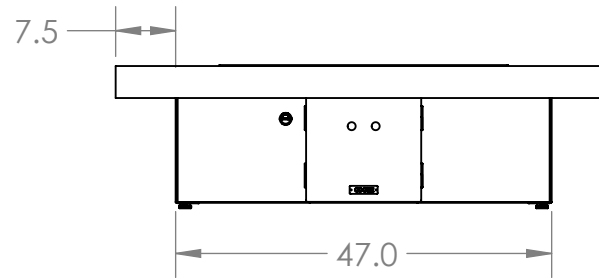

The Santa Barbara fire pit table has a bold style but is only 17 inches high this low table top is pleasing to the eye and ideal for putting your feet up while watching the sun set.

- Top Material
Granite Tier 1,2,3 or personal slab selection

- Fuel 100,000 BTU's
Propane or Natural gas
LP includes 1 special low profile tank

- Full Electronic Ignition available
requires 120v switched power

UNLESS OTHERWISE SPECIFIED:

DIMENSIONS ARE IN INCHES
TOLERANCES:
FRACTIONAL $\pm 1/32$
ANGULAR: MACH $\pm .5^\circ$ BEND $\pm 1^\circ$
TWO PLACE DECIMAL $\pm .05$
THREE PLACE DECIMAL $\pm .010$

COMMENTS:

COOKE

CONTEMPORARY FURNITURE

info@cookefurniture.com 888-303-2453

TITLE:

Santa Barbara fire pit table
36x62x17

SIZE	DWG. NO.	REV
A	MT-SOCAL-36x62x17	

SCALE: 1:24	WEIGHT:	SHEET 1 OF 1
-------------	---------	--------------