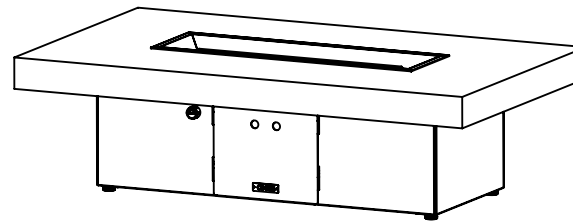

The Santa Barbara fire pit table has a bold style but is only 17 inches high this low table top is pleasing to the eye and ideal for putting your feet up while watching the sun set.

- Top Material
  Granite Tier 1,2,3 or personal slab selection

- Base
  14 GA Aluminum
  Powder coating in several standard colors or custom colors are available.

- Fire pit
  304 SS pan, lid and burner
  Optional glass wind screen
  Media: Broken Glass, Lava rock
  Custom options include
  Ceramic stones, logs , etc.

- Fuel 100,000 BTU's
  Propane or Natural gas
  LP includes 1 special low profile tank

- Full Electronic Ignition available
  requires 120v switched power

UNLESS OTHERWISE SPECIFIED:

DIMENSIONS ARE IN INCHES
TOLERANCES:
FRACTIONAL $\pm 1/32$
ANGULAR: MACH $\pm .5^\circ$ BEND $\pm 1^\circ$
TWO PLACE DECIMAL $\pm .05$
THREE PLACE DECIMAL $\pm .010$

INTERPRET GEOMETRIC
TOLERANCING PER: ANSI

MATERIAL
ALM

FINISH
TBD

DO NOT SCALE DRAWING

PROPRIETARY AND CONFIDENTIAL

THE INFORMATION CONTAINED IN THIS
DRAWING IS THE SOLE PROPERTY OF
DCI LLC. ANY REPRODUCTION IN
PART OR AS A WHOLE WITHOUT THE
WRITTEN PERMISSION OF
DCI LLC IS PROHIBITED.

COMMENTS:

COOKE

CONTEMPORARY FURNITURE

info@cookefurniture.com 888-303-2453

TITLE:

Santa Barbara fire pit table
36x62x17

SIZE	DWG. NO.	REV
A	MT-SOCAL-36x62x17	

SCALE: 1:24	WEIGHT:	SHEET 1 OF 1