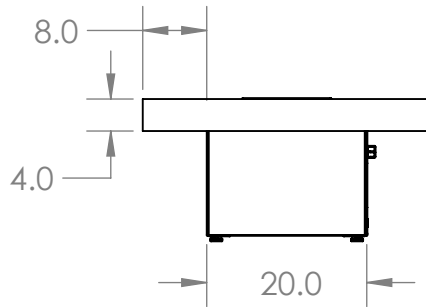

The Santa Barbara fire pit table has a bold style but is only 17 inches high this low table top is pleasing to the eye and ideal for putting your feet up while watching the sun set.

- Top Material
Granite Tier 1,2,3 or personal slab selection

- Fuel 100,000 BTU's
Propane or Natural gas
LP includes 1 special low profile tank

- Full Electronic Ignition available
requires 120v switched power

UNLESS OTHERWISE SPECIFIED:

DIMENSIONS ARE IN INCHES
TOLERANCES:
FRACTIONAL $\pm 1/32$
ANGULAR: MACH $\pm .5^\circ$ BEND $\pm 1^\circ$
TWO PLACE DECIMAL $\pm .05$
THREE PLACE DECIMAL $\pm .010$

COMMENTS:

COOKE

CONTEMPORARY FURNITURE

info@cookefurniture.com 888-303-2453

TITLE:

Santa Barbara fire pit table
36x62x17

SIZE	DWG. NO.	REV
A	MT-SOCAL-36x62x17	

SCALE: 1:24	WEIGHT:	SHEET 1 OF 1
-------------	---------	--------------