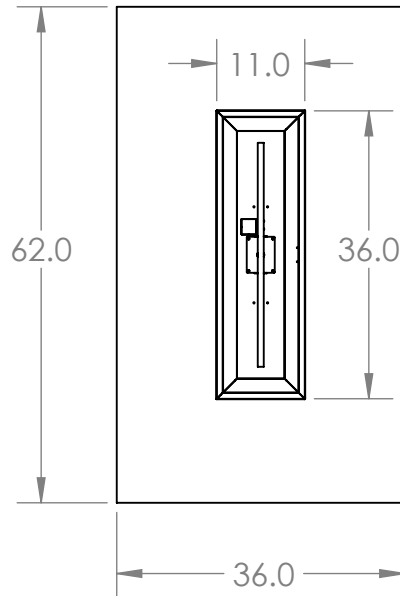

The Santa Barbara fire pit table has a bold style but is only 17 inches high this low table top is pleasing to the eye and ideal for putting your feet up while watching the sun set.

- Top Material
  Granite Tier 1,2,3 or personal slab selection

- Base
  14 GA Aluminum
  Powder coating in several standard colors or custom colors are available.

- Fire pit
  304 SS pan, lid and burner
  Optional glass wind screen
  Media: Broken Glass, Lava rock
  Custom options include
  Ceramic stones, logs , etc.

- Fuel 100,000 BTU's
  Propane or Natural gas
  LP includes 1 special low profile tank

- Full Electronic Ignition available
  requires 120v switched power

UNLESS OTHERWISE SPECIFIED:

DIMENSIONS ARE IN INCHES
TOLERANCES:
FRACTIONAL $\pm 1/32$
ANGULAR: MACH $\pm .5^\circ$ BEND $\pm 1^\circ$
TWO PLACE DECIMAL $\pm .05$
THREE PLACE DECIMAL $\pm .010$

INTERPRET GEOMETRIC
TOLERANCING PER: ANSI

MATERIAL
ALM

FINISH
TBD

DO NOT SCALE DRAWING

PROPRIETARY AND CONFIDENTIAL

THE INFORMATION CONTAINED IN THIS
DRAWING IS THE SOLE PROPERTY OF
DCI LLC. ANY REPRODUCTION IN
PART OR AS A WHOLE WITHOUT THE
WRITTEN PERMISSION OF
DCI LLC IS PROHIBITED.

COMMENTS:

COOKE

CONTEMPORARY FURNITURE

info@cookefurniture.com 888-303-2453

TITLE:

Santa Barbara fire pit table
36x62x17

SIZE	DWG. NO.	REV
A	MT-SOCAL-36x62x17	

SCALE: 1:24	WEIGHT:	SHEET 1 OF 1