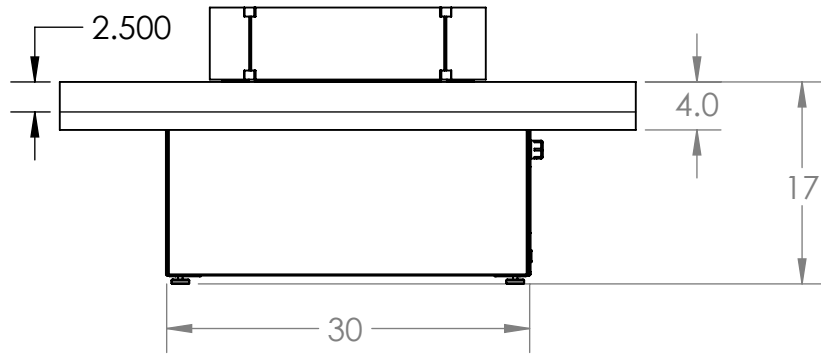

Stone tops will be 2.5" thick

The Santa Barbara fire pit table has a bold style, this low table top is pleasing to the eye and ideal for putting your feet up while watching the sun set.

- Top Material
Formed Aluminum Brushed or Powder coated in several standard colors Granite Tier 1,2,3 Custom options are available

UNLESS OTHERWISE SPECIFIED:

DIMENSIONS ARE IN INCHES
TOLERANCES:
FRACTIONAL $\pm 1/32$
ANGULAR: MACH $\pm .5^\circ$ BEND $\pm 1^\circ$
TWO PLACE DECIMAL $\pm .05$
THREE PLACE DECIMAL $\pm .010$

INTERPRET GEOMETRIC TOLERANCING PER: ANSI

SCALE: 1:16 WEIGHT:

SHEET 1 OF 2