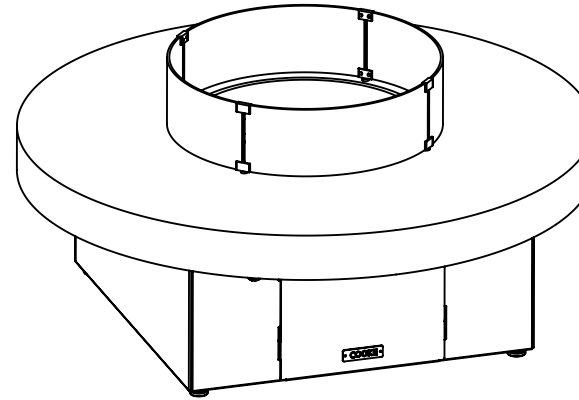

Stone tops will be 2.5" thick

The Santa Barbara fire pit table has a bold style, this low table top is pleasing to the eye and ideal for putting your feet up while watching the sun set.

- Top Material
Formed Aluminum Brushed or Powder coated in several standard colors Granite Tier 1,2,3 Custom options are available

- Base
14 GA Aluminum Powder coated in several standard colors or custom colors are available

- Fire pit
304 SS pan, lid and burner
Optional glass wind screen
Media: Broken Glass, Lava rock
Custom options include Ceramic stones, logs , etc.

SCALE: 1:16 WEIGHT:

SHEET 1 OF 2