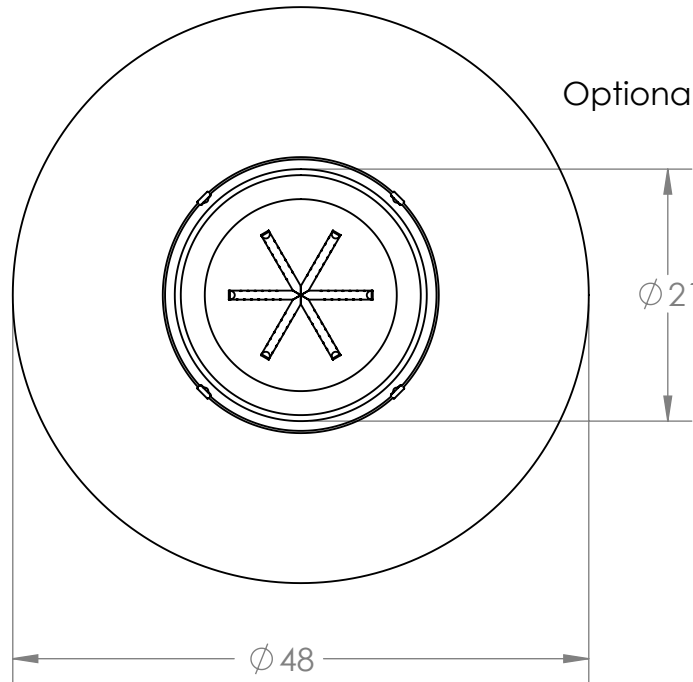

Optional Glass wind screen

Control Knob