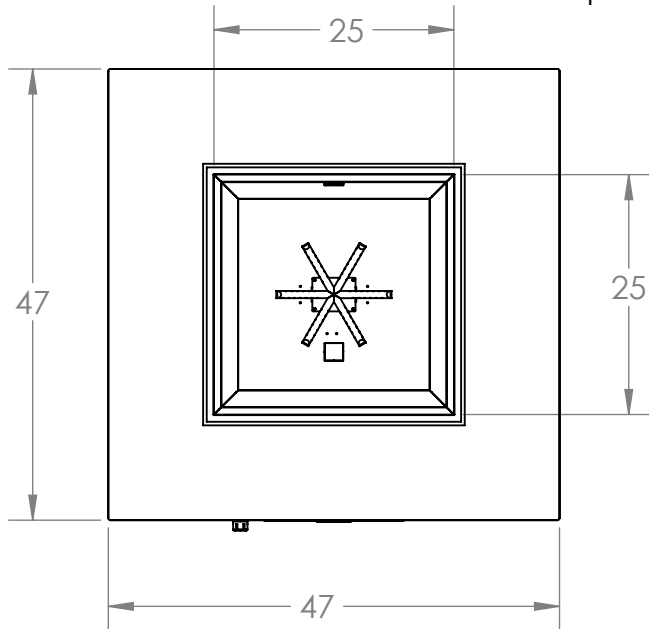

The Costa Mesa fire pit table has a bold style but is only 17 inches high this low table top is pleasing to the eye and ideal for putting your feet up while watching the sun set.

· **Top Material**
 3/16 Aluminum plate or
 Granite Tier 1,2,3 or
 personal slab selection

· **Fuel**
 Propane or Natural gas
 LP includes 1 special low profile tank

· Full Electronic Ignition available
 requires 120v switched power

Optional Glass Wind Screen

UNLESS OTHERWISE SPECIFIED:

DIMENSIONS ARE IN INCHES
 TOLERANCES:
 FRACTIONAL $\pm 1/32$
 ANGULAR: MACH $\pm .5^\circ$ BEND $\pm 1^\circ$
 TWO PLACE DECIMAL $\pm .05$
 THREE PLACE DECIMAL $\pm .010$

COMMENTS:

COOKE

CONTEMPORARY FURNITURE

info@cookefurniture.com 888-303-2453

TITLE:

Costa Mesa Fire pit 47x47

SIZE	DWG. NO.	REV
A	Costa Mesa 47x47	

SCALE: 1:16 WEIGHT: SHEET 1 OF 1