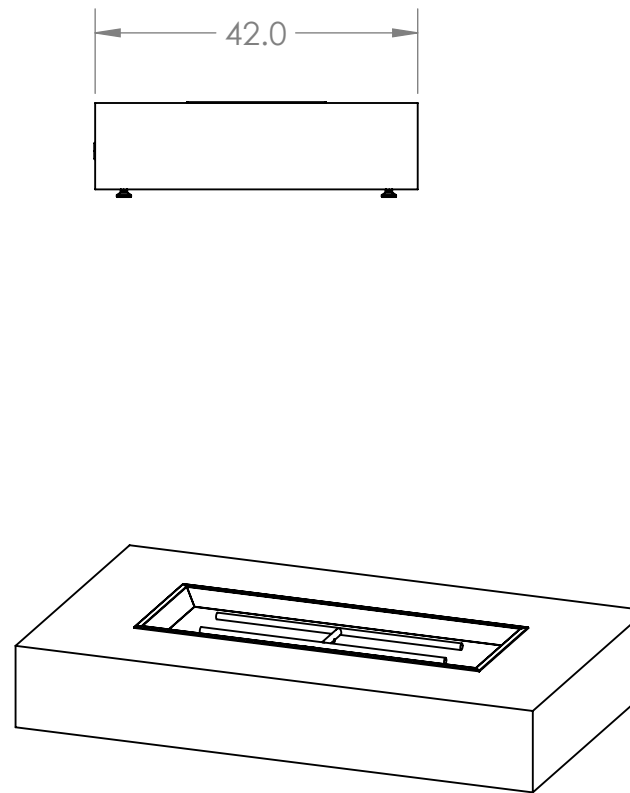

The Famosa fire pit table has a timeless design and features a sleek low profile.

- Top Material
Granite Tier 1,2,3, or custom solid surface selection

- Base Frame
Made from 304 stainless steel square tubing

- Optional LED lighting: requires
12VDC switched power

UNLESS OTHERWISE SPECIFIED:		PROPRIETARY AND CONFIDENTIAL		COOKE <small>CONTEMPORARY FURNITURE</small>			
DIMENSIONS ARE IN INCHES TOLERANCES: FRACTIONAL $\pm 1/32$ ANGULAR: MACH $\pm .5^\circ$ BEND $\pm 1^\circ$ TWO PLACE DECIMAL $\pm .05$ THREE PLACE DECIMAL $\pm .010$		THE INFORMATION CONTAINED IN THIS DRAWING IS THE SOLE PROPERTY OF DCI LLC . ANY REPRODUCTION IN PART OR AS A WHOLE WITHOUT THE WRITTEN PERMISSION OF DCI LLC IS PROHIBITED.		info@cookefurniture.com 888-303-2453			
INTERPRET GEOMETRIC TOLERANCING PER: ANSI		COMMENTS:		TITLE: Famosa Fire pit 42x72x12			
MATERIAL TBD		DO NOT SCALE DRAWING		SIZE	DWG. NO.		
FINISH TBD				A	FAM- 42x72x12	REV	A
				SCALE: 1:24 WEIGHT:		SHEET 1 OF 1	