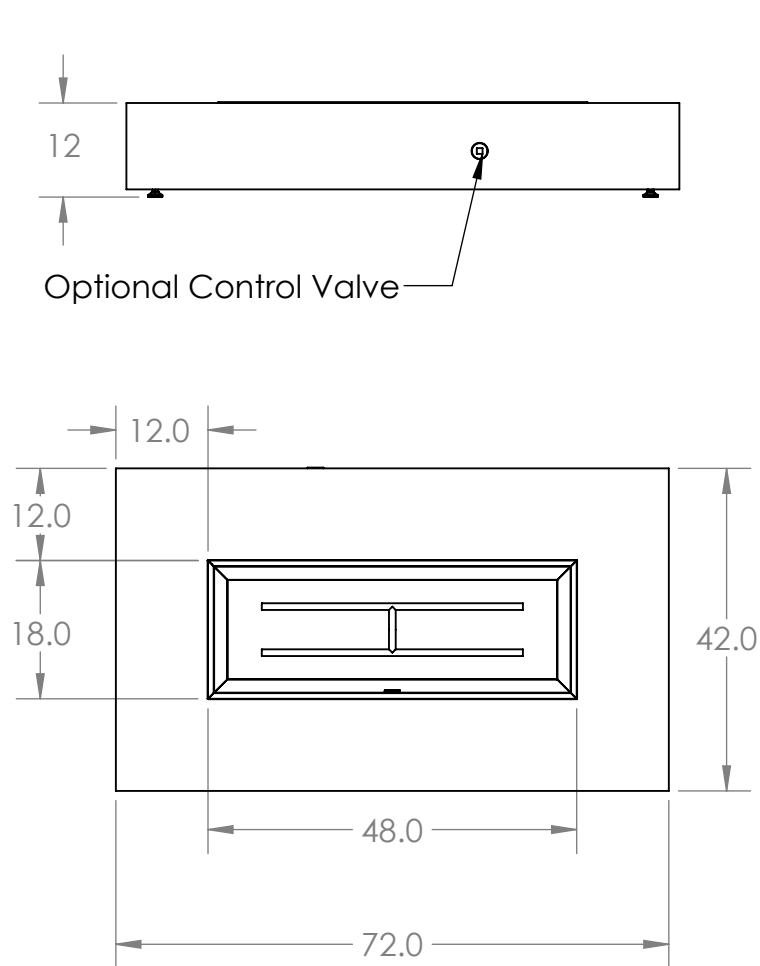

The Famosa fire pit table has a timeless design and features a sleek low profile.

- Top Material
Granite Tier 1,2,3, or custom solid surface selection

- Base Frame
Made from 304 stainless steel square tubing

- Optional LED lighting: requires
12VDC switched power

UNLESS OTHERWISE SPECIFIED:		PROPRIETARY AND CONFIDENTIAL		COOKE <small>CONTEMPORARY FURNITURE</small>			
DIMENSIONS ARE IN INCHES TOLERANCES: FRACTIONAL $\pm 1/32$ ANGULAR: MACH $\pm .5^\circ$ BEND $\pm 1^\circ$ TWO PLACE DECIMAL $\pm .05$ THREE PLACE DECIMAL $\pm .010$		THE INFORMATION CONTAINED IN THIS DRAWING IS THE SOLE PROPERTY OF DCI LLC . ANY REPRODUCTION IN PART OR AS A WHOLE WITHOUT THE WRITTEN PERMISSION OF DCI LLC IS PROHIBITED.		info@cookefurniture.com 888-303-2453			
INTERPRET GEOMETRIC TOLERANCING PER: ANSI		COMMENTS:		TITLE: Famosa Fire pit 42x72x12			
MATERIAL TBD		DO NOT SCALE DRAWING		SIZE	DWG. NO.		
FINISH TBD				A	FAM- 42x72x12	REV	A
				SCALE: 1:24 WEIGHT:		SHEET 1 OF 1	